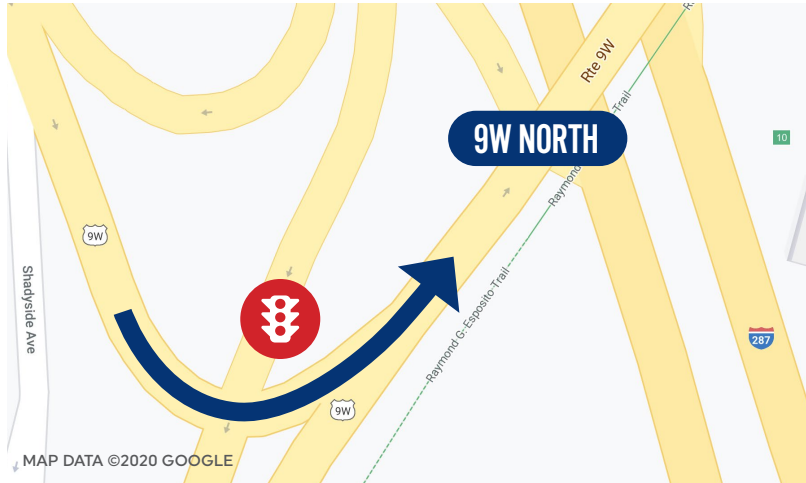

# TO ROCKLAND LANDING 1200 ROUTE 9W, SOUTH NYACK

## FROM THE NORTH & WEST

Take the New York State Thruway (I-87 S/I-287 E) to Exit 11 for Route 59 in Nyack

At the end of the ramp, turn left onto Route 59 East toward Nyack.

Travel approximately one-half of a mile and turn right on Route 9W South.

## FROM THE NORTH & WEST

Follow Route 9W South for approximately one mile and turn left at the light (Route 9W North) towards the New York State Thruway.

The landing will be on your left.