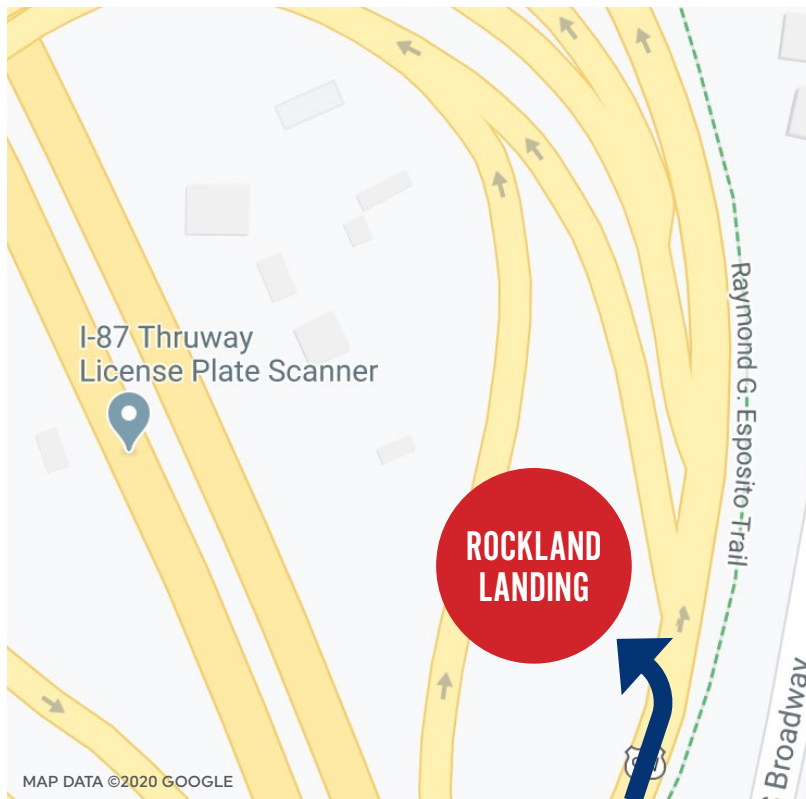

# TO ROCKLAND LANDING 1200 ROUTE 9W, SOUTH NYACK

## FROM THE NORTH & WEST

Take the New York State Thruway (I-87 S/I-287 E) to Exit 11 for Route 59 in Nyack

At the end of the ramp, turn left onto Route 59 East toward Nyack.

Travel approximately one-half of a mile and turn right on Route 9W South.

## FROM THE NORTH & WEST

Follow Route 9W South for approximately one mile and turn left at the light (Route 9W North) towards the New York State Thruway.

The landing will be on your left.