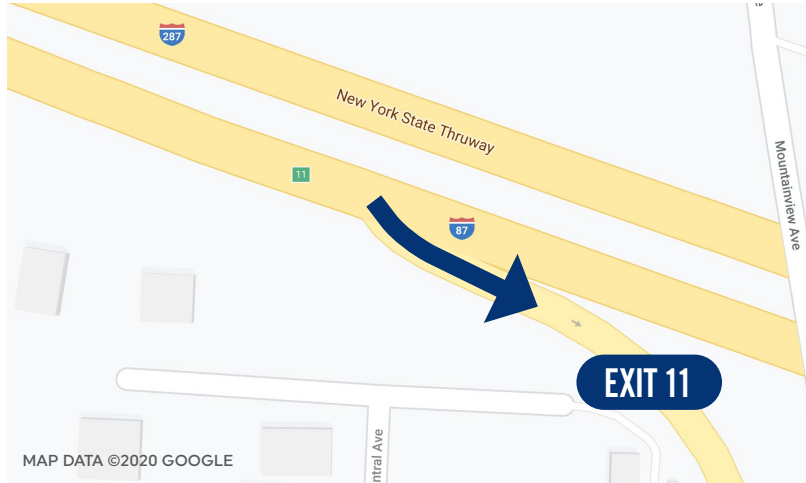

# TO ROCKLAND LANDING 1200 ROUTE 9W, SOUTH NYACK

## FROM THE NORTH & WEST

Take the New York State Thruway (I-87 S/I-287 E) to Exit 11 for Route 59 in Nyack

At the end of the ramp, turn left onto Route 59 East toward Nyack.

Travel approximately one-half of a mile and turn right on Route 9W South.

## FROM THE NORTH & WEST

Follow Route 9W South for approximately one mile and turn left at the light (Route 9W North) towards the New York State Thruway.

The landing will be on your left.