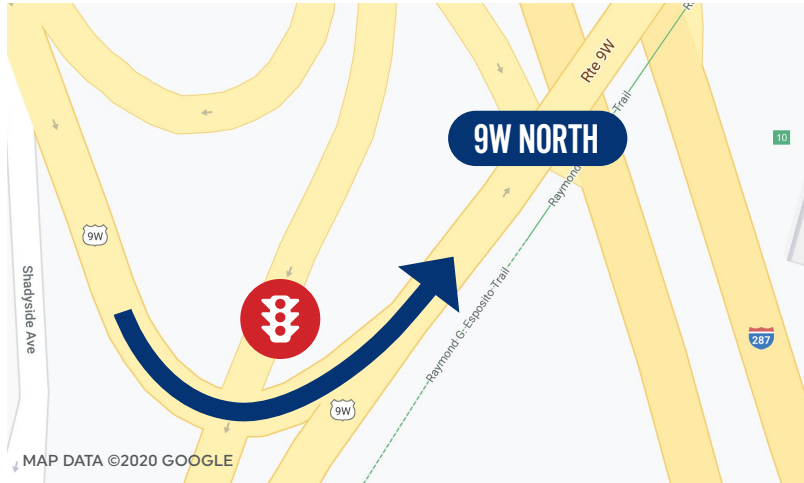

# TO ROCKLAND LANDING 1200 ROUTE 9W, SOUTH NYACK

## FROM THE SOUTH & EAST

Take the New York State Thruway (I-87 N/I-287 W) to Exit 11 in Nyack.

After the stop sign at the end of the ramp, continue straight on High Avenue to the next light.

Make a right on Route 9W South.

## FROM THE SOUTH & EAST

Follow Route 9W South for approximately one mile and turn left at the light (Route 9W North) towards the New York State Thruway.

The landing will be on your left.