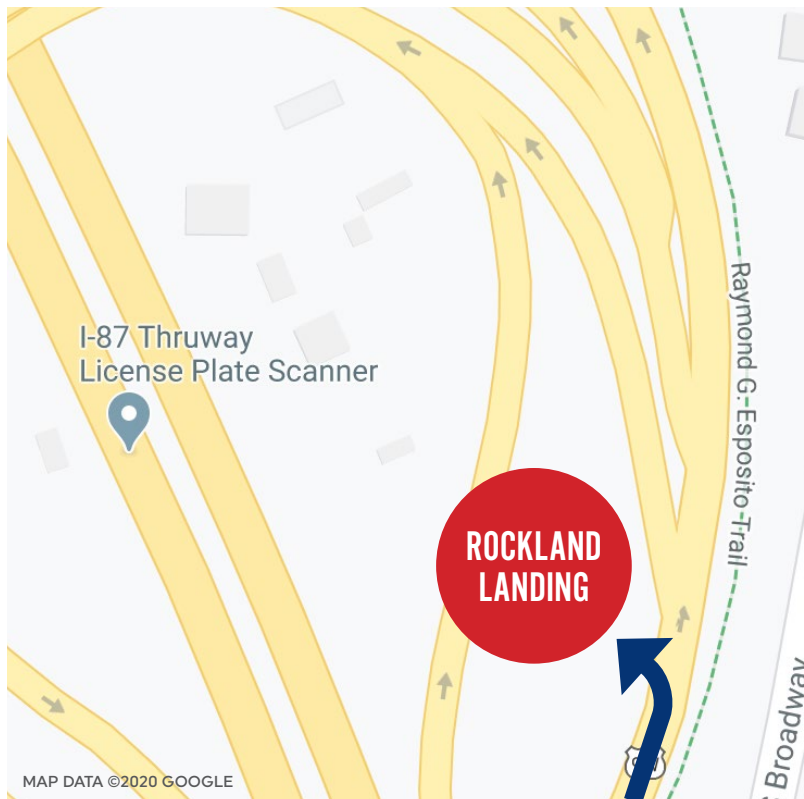

# TO ROCKLAND LANDING 1200 ROUTE 9W, SOUTH NYACK

## FROM THE SOUTH & EAST

Take the New York State Thruway (I-87 N/I-287 W) to Exit 11 in Nyack.

After the stop sign at the end of the ramp, continue straight on High Avenue to the next light.

Make a right on Route 9W South.

## FROM THE SOUTH & EAST

Follow Route 9W South for approximately one mile and turn left at the light (Route 9W North) towards the New York State Thruway.

The landing will be on your left.